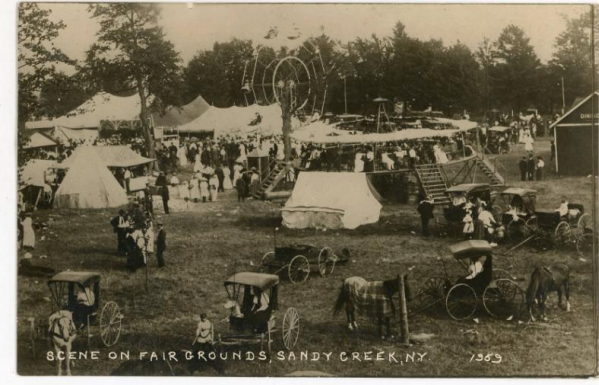

Basic Detail Report

Overall: 3 1/2 x 5 1/2 in. (8.89 x 13.97 cm)

Scene on Fairgrounds

Medium

photographic print

Description

A fairground scene. Tents, horses and carts, people, and a ferris wheel can all be seen in the image.