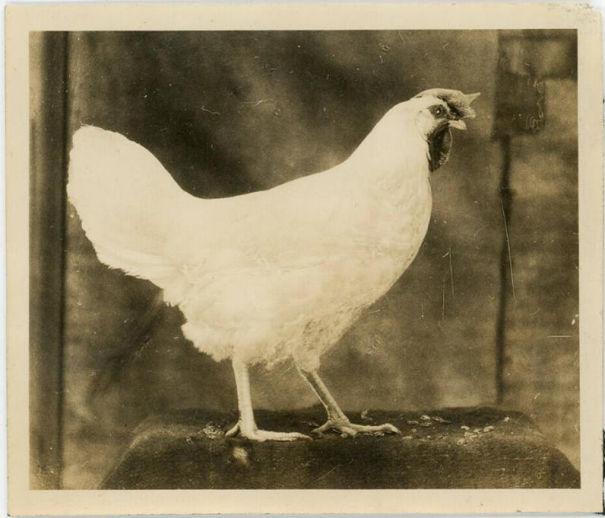

Basic Detail Report

Overall: 3 x 3 in. (7.62 x 7.62 cm)

Grubel's Chickens 1

Date

03/13/24

Medium

photographic print

Description

Image of a Leghorn Rooster with a tall crown and tail feathers that are long and narrow- indicating male.

Dimensions