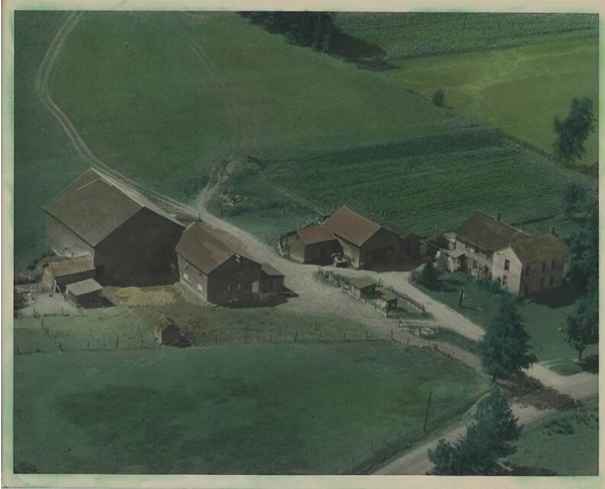

Basic Detail Report

Ariel View of a Farmstead

Date

c.1950

Medium

Photographic paper

Description

Hand colored print. Ariel view of a farmstead in Montgomery County, New York. A ell, two-story house is on the right side of the print. To the left of the house are

three sheds next to one another. Small shelters for animals are fenced in across the dirt driveway in front of the house. A larger English barn with an addition on the front and a milk house toward the driveway is behind the small animal shelters and across from the sheds. Three other smaller buildings are in a fenced in area behind the large barn. Another fenced in pasture is toward the road in front of the barn. Planted fields and hay fields are in the background beyond the farmstead.