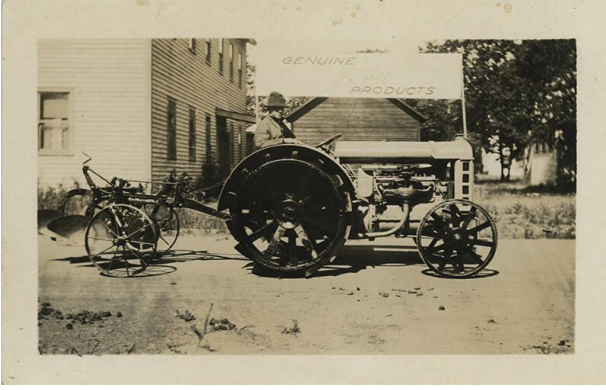

Basic Detail Report

Ford Farm Equipment Advertisement

Date

c. 1917-1920

Medium

photographic print on heavy cardstock

Description

A man sits on a Fordson tractor hitched to a two or three bottom plow on a dirt roadway. Behind him is a banner that reads, "Genuine Ford Products." A two-story building is to the left of the sign and a small barn is behind the sign.

Dimensions

Overall: 3 3/8 x 5 3/8 in. (8.57 x 13.65 cm)