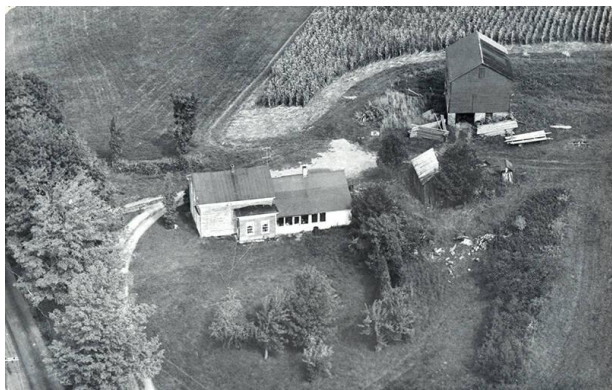

Basic Detail Report

Aerial View of Rochester Farm

Date

c.1908

Medium

photographic print on heavy cardstock

Description

Aerial view of house and barn near the fair grounds in

Rochester, NY.

Dimensions

Overall: 3 1/2 x 5 1/2 in. (8.89 x 13.97 cm)